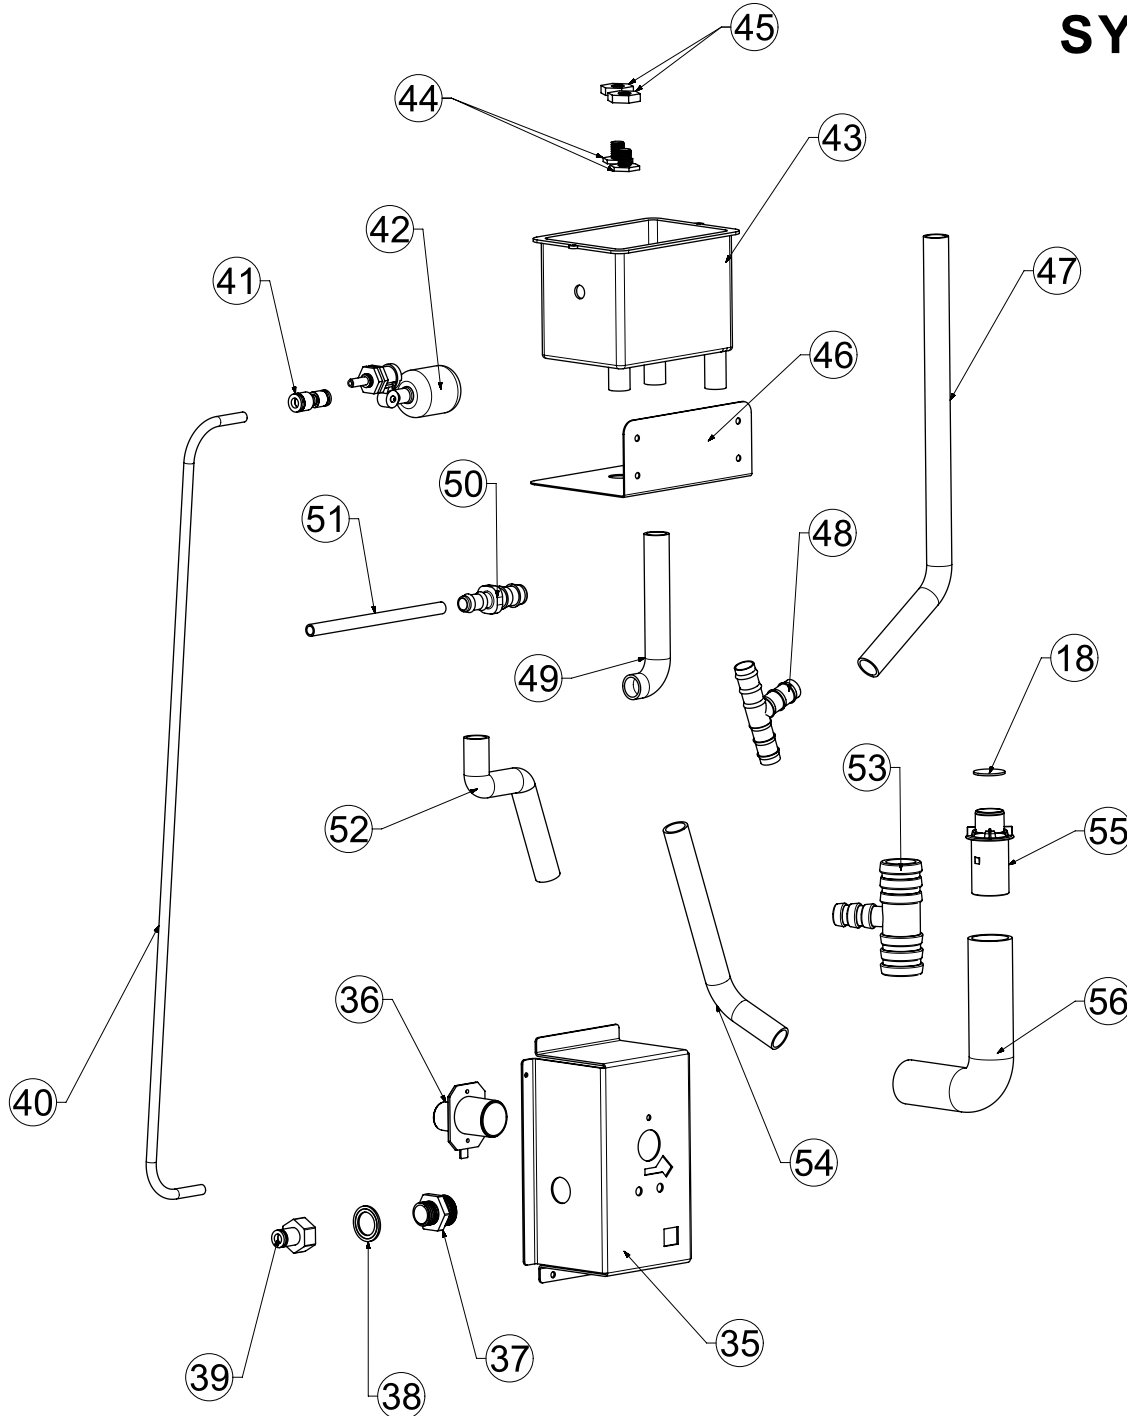

# DRAIN PUMP INSTALLATION

NO	TIM 8028G	TIM 12040G	EXPLANATION
59	1103610100	1103610100	Drain Pump
60	1104450100	1104450100	Drain Pump Cable
61	1101050100	1101050100	Cable Holder
62	1104450100	1104450100	M6x10 Screw
35	1112810100	1112810100	Hose Support
37	1112970100	1112970100	Nipel ( 3/4" - 1/2")
38	1112980100	1112980100	Washer With Gasket
39	1112960100	1112960100	Pneumatic Female Fitting (3/4" - Ø8)
63	--	--	--
64	--	--	--

# WATER DISTRIBUTION SYSTEM

NO	TIM 8028G	TIM 12040G	EXPLANATION
35	1112810100	1112810100	Hose Support
36	1100860100	1100860100	Water Drain Fitting
37	1112970100	1112970100	Nipel ( 3/4" - 1/2")
38	1112980100	1112980100	Washer With Gasket
39	1112960100	1112960100	Pneumatic Female Fitting (3/4" - Ø8)
40	1112990100	1113230100	Water Inlet Hose (Pneumatic)
41	1112950100	1112950100	Pneumatic Nipel (Ø8 - Ø6)
42	1112920100	1112920100	Buoy
43	1112830100	1112830100	Water Basin
44	1112840100	1112840100	Seal Screw For Basin
45	1112850100	1112850100	Seal Nut For Basin
46	1112820100	1112820100	Water Basin Support Sheet
47	1112870100	1113180100	Water Basin Drain Hose
48	1107160100	1107160100	T-Connection Plastic Ø20
49	1112900100	1113210100	Evaporator Water Inlet Hose Ø20
50	1112930100	1112930100	Hose Connection Plastic (Ø18 - Ø12)
51	1112910100	1113220100	Evaporator Water Inlet Hose Ø3/8"
52	1112880100	1113190100	Evaporator Drain Hose
53	1112940100	1112940100	T-Connection Plastic (Ø30 - Ø30 - Ø18)
54	1112890100	1113200100	Drain Hose (Evaporator+Basin)
55	1100190100	1100190100	Water Outlet Plastic
56	1101940100	1101940100	Water Outlet Elbow
18	1113100100	1113100100	Pool Plug
--			
--			